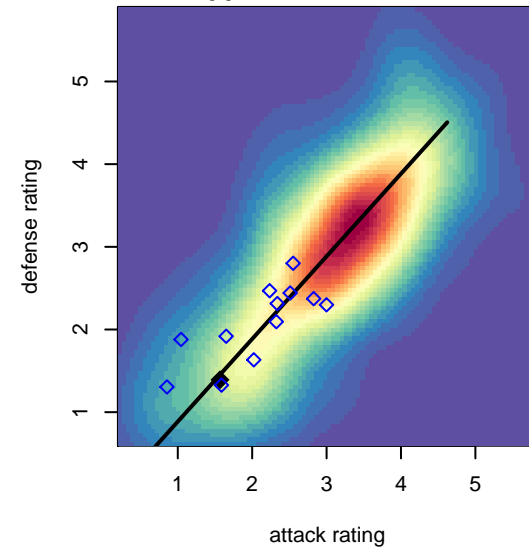

Capital FC Timbers Black G01

Cascade Futbol Club/Capital FC
Salem, OR
G01 total strength=1227
attack=4.79 defense=4.02
spr league = Win OYS G01 Div 1 Red
notes= Anaya 2016

alt names used:

Venues played:
2016 Oswego Nike Cup U16 Silver U16
2016 Win OYS G01 Division 1 Red

Capital FC Timbers Black G01
Dots are actual minus expected GF (blue circles) and GA (red triangles).
Blue line is smoothed change in attack strength. Red is smoothed change in defense strength.

**attack and defense variance (black dot)
relative to other teams
and top 10 in region**

**attack and defense rating
relative to others at age
and all opponents in last 13 months**

**attack and defense rating
relative to others at age
and all opponents in last 13 months**

Performance relative to 13 month average

Performance relative to 13 month average

Distribution of opponents
 Red = Lose zone, Blue = Win zone, Green = Even
 Black line separates win/lose zones

lot. A=Neither has attack advantage, B=Opponent has both attack and defense advantage, C=Opponent has both attack and defense disadvantage, D=Both have