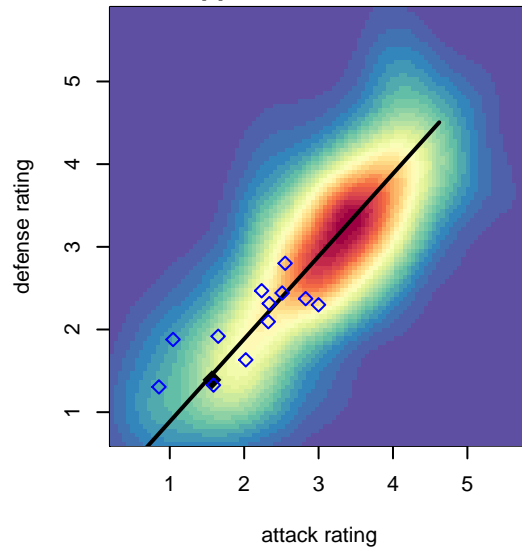

Capital FC Timbers Black G01

Cascade Futbol Club/Capital FC
Salem, OR
G01 total strength=1227
attack=4.79 defense=4.02
spr league = Win OYS G01 Div 1 Red
notes= Anaya 2016

alt names used:

Venues played:
2016 Oswego Nike Cup U16 Silver U16
2016 Win OYS G01 Division 1 Red

Capital FC Timbers Black G01
Dots are actual minus expected GF (blue circles) and GA (red triangles).
Blue line is smoothed change in attack strength. Red is smoothed change in defense strength.

**attack and defense variance (black dot)
relative to other teams
and top 10 in region**

**attack and defense rating
relative to others at age
and all opponents in last 13 months**

**attack and defense rating
relative to others at age
and all opponents in last 13 months**

Performance relative to 13 month average

Performance relative to 13 month average

Distribution of opponents
 Red = Lose zone, Blue = Win zone, Green = Even
 Black line separates win/lose zones

lot. A=Neither has attack advantage, B=Opponent has both attack and defense advantage, C=Opponent has both attack and defense disadvantage, D=Both have