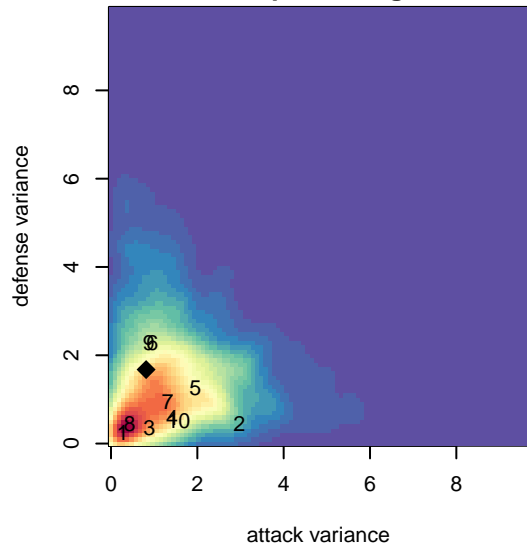

Capital FC Timbers Black G01

Cascade Futbol Club/Capital FC
Salem, OR
G01 total strength=1227
attack=4.79 defense=4.02
spr league = Win OYS G01 Div 1 Red
notes= Anaya 2016

alt names used:

Venues played:
2016 Oswego Nike Cup U16 Silver U16
2016 Win OYS G01 Division 1 Red

Capital FC Timbers Black G01
Dots are actual minus expected GF (blue circles) and GA (red triangles).
Blue line is smoothed change in attack strength. Red is smoothed change in defense strength.

**attack and defense variance (black dot)
relative to other teams
and top 10 in region**

Performance relative to 13 month average

Distribution of opponents
 Red = Lose zone, Blue = Win zone, Green = Even
 Black line separates win/lose zones

lot. A=Neither has attack advantage, B=Opponent has both attack and defense advantage, C=Opponent has both attack and defense disadvantage, D=Both have